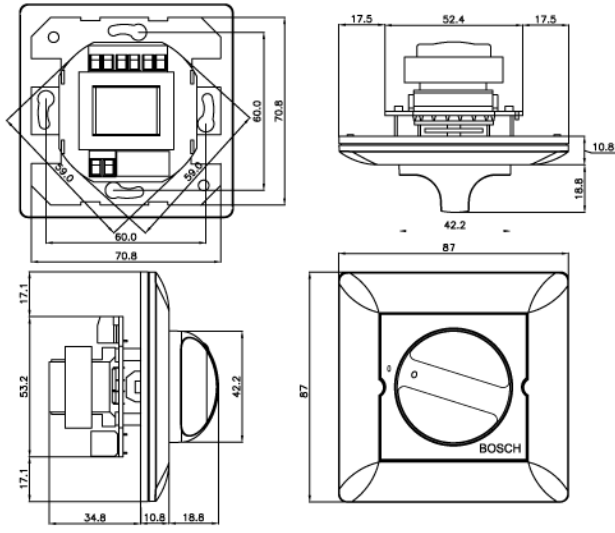

Installation/Configuration Notes

LBC 1400/10