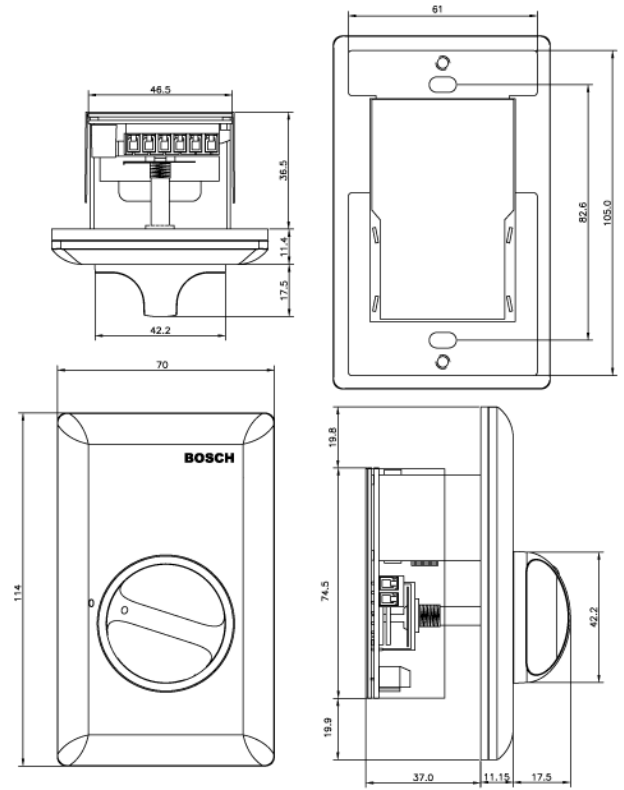

All plastic parts are self-extinguishing according to UL 94 V 0.

Installation/Configuration Notes

LBC 1400/10

LBC 1401/10

LBC 1402/10

LBC 1410/10

LBC 1411/10

LBC 1412/10

LBC 1420/10

LBC 1430/10

LBC 1431/10

LBC 1434/10

LM1-SMB-U40

LM1-SMB-MK

LBC 140x/10

LBC 141x/10

Model no.	Dimension (W x H)	Weight
LBC 1420/10	87 x 147 x 61.5(D) mm	512 g Incl. surface mounting box

LBC 143x/10

Number of programs	5 programs + off
Input Voltage/Power	100 V/100 W
Connection	Screw terminals
Color	Off-white RAL 9010