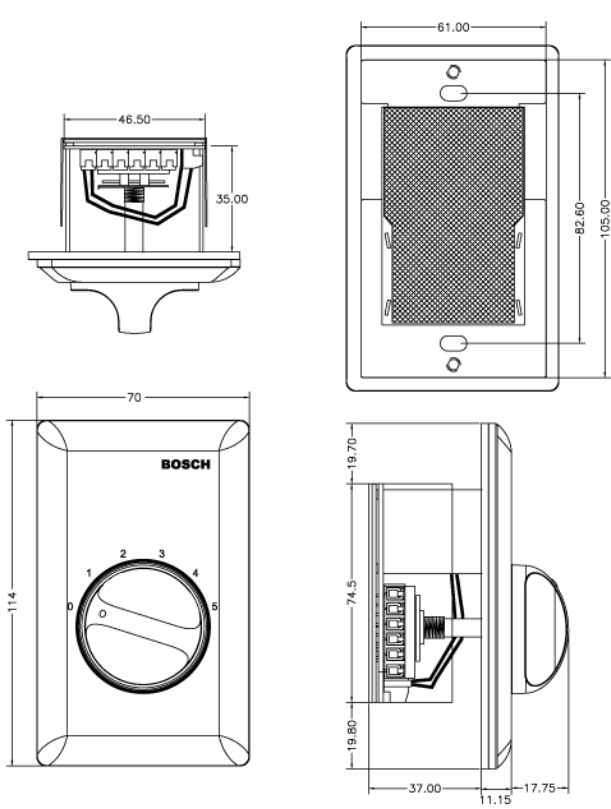

All plastic parts are self-extinguishing according to UL 94 V 0.

Installation/Configuration Notes

LBC 1400/10

LBC 1401/10

LBC 1402/10

LBC 1410/10

LBC 1411/10

LBC 1412/10

LBC 1420/10

LBC 1430/10

LBC 1431/10

LBC 1434/10

LM1-SMB-U40

LM1-SMB-MK

LBC 140x/10

LBC 141x/10