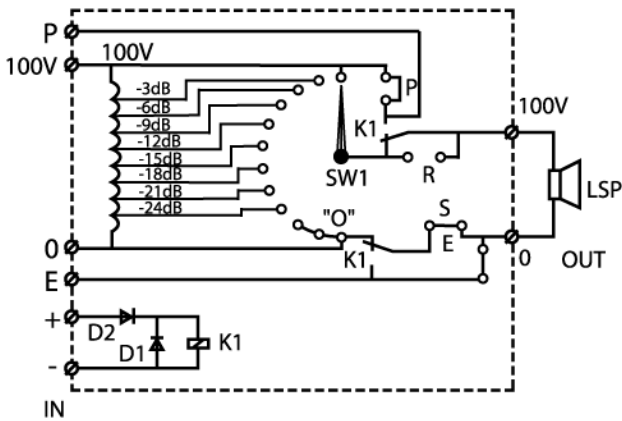

LBC 1420/10

LBC 1430/10

LBC 1431/10

LBC 1434/10

LM1-SMB-U40

LM1-SMB-MK

LBC 140x/10

LBC 141x/10

Model no.	Dimension (W x H)	Weight
LBC 1400 / 10	87 x 87 mm	226 g
LBC 1401 / 10	81 x 81 mm	214 g
LBC 1402 / 10	70 x 114 mm	210 g

LBC 141x/10

Rated Power	36 W
Input Voltage	100 V
Attenuation Steps	8 x 3 dB + off
Frequency Response (-1 dB)	50 Hz to 20 kHz
THD	< 0.5%
Current Consumption	10 mA at 24 V DC
Connection	Screw terminals
Color	Off-white RAL 9010