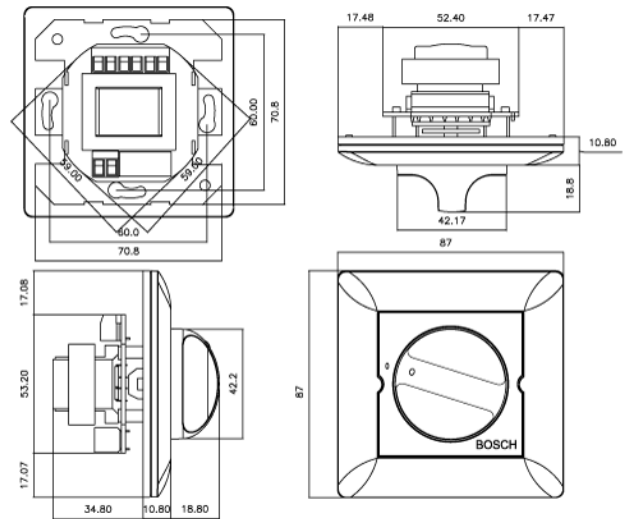

All plastic parts are self-extinguishing according to UL 94 V 0.

Installation/Configuration Notes

LBC 1400/10

LBC 1401/10

LBC 1402/10

LBC 1410/10

LBC 1411/10

LBC 1412/10

Model no.	Dimension (W x H)	Weight
LBC 1400 / 10	87 x 87 mm	226 g
LBC 1401 / 10	81 x 81 mm	214 g
LBC 1402 / 10	70 x 114 mm	210 g

LBC 141x/10

Rated Power	36 W
Input Voltage	100 V
Attenuation Steps	8 x 3 dB + off
Frequency Response (-1 dB)	50 Hz to 20 kHz
THD	< 0.5%
Current Consumption	10 mA at 24 V DC
Connection	Screw terminals
Color	Off-white RAL 9010

Model no.	Dimension (W x H)	Weight
LBC 1420/10	87 x 147 x 61.5(D) mm	512 g Incl. surface mounting box

LBC 143x/10

Number of programs	5 programs + off
Input Voltage/Power	100 V/100 W
Connection	Screw terminals
Color	Off-white RAL 9010