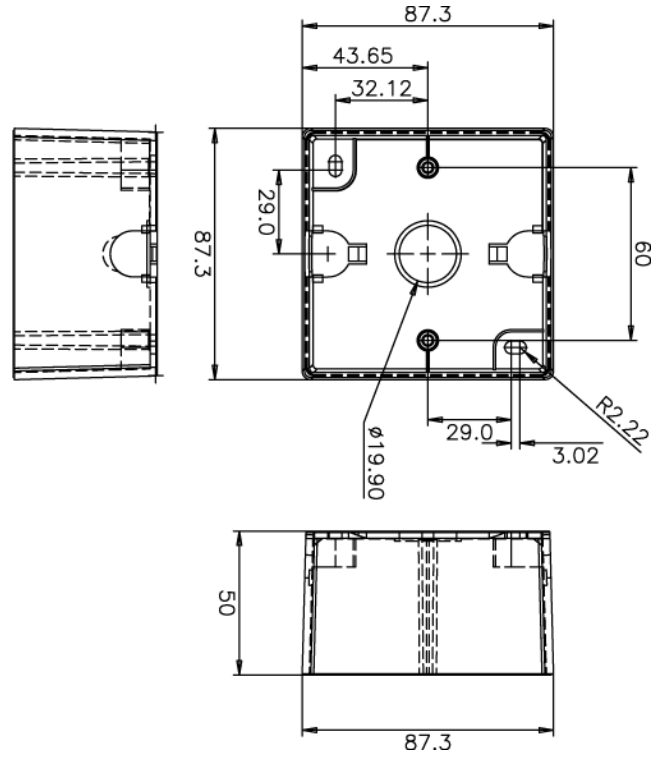

LBC 1420/10

LBC 1430/10

LBC 1431/10

LBC 1434/10

LM1-SMB-U40

LM1-SMB-MK

LBC 140x/10

LBC 141x/10

LBC 1420/10

LBC 143x/10

Technical Specifications

Volume Control (Product Range)

Type Number	Watt (max.)	Mounting Type
LBC 1400/10	12 W	MK
LBC 1401/10	12 W	U40
LBC 1402/10	12 W	Japanese
LBC 1410/10	36 W	MK
LBC 1411/10	36 W	U40
LBC 1412/10	36 W	Japanese
LBC 1420/10	100 W	MK D/E2

Model no.	Dimension (W x H)	Weight
LBC 1420/10	87 x 147 x 61.5(D) mm	512 g Incl. surface mounting box

LBC 143x/10

Number of programs	5 programs + off
Input Voltage/Power	100 V/100 W
Connection	Screw terminals
Color	Off-white RAL 9010