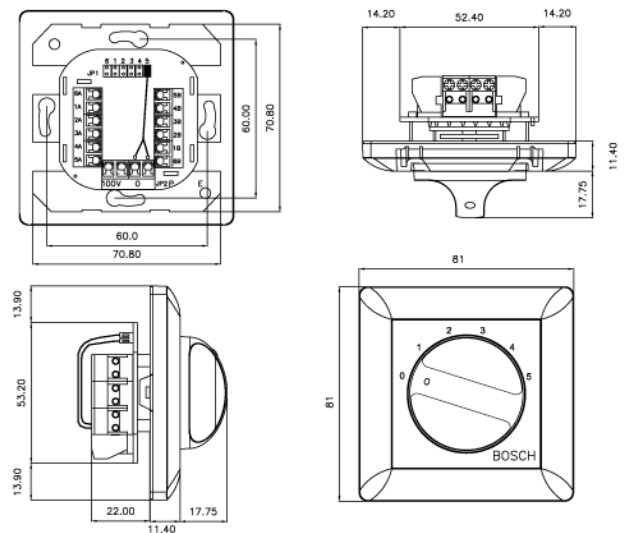

LBC 1431/10