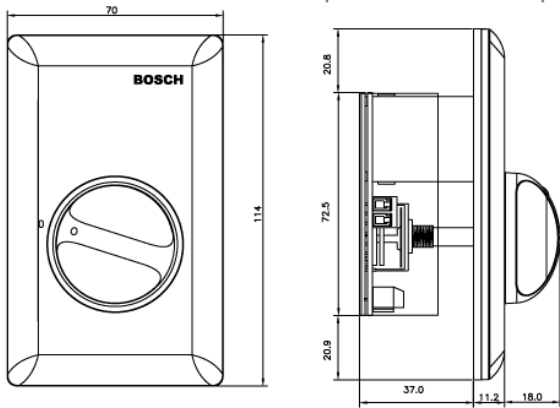

All plastic parts are self-extinguishing according to UL 94 V 0.

Installation/Configuration Notes

LBC 1400/10

LBC 1401/10

LBC 1402/10

LBC 1410/10

LBC 1411/10

LBC 1412/10

LBC 1420/10

LBC 1430/10

LBC 1431/10

LBC 1434/10

LM1-SMB-U40

LM1-SMB-MK

LBC 140x/10

LBC 141x/10

Model no.	Dimension (W x H)	Weight
LBC 1400 / 10	87 x 87 mm	226 g
LBC 1401 / 10	81 x 81 mm	214 g
LBC 1402 / 10	70 x 114 mm	210 g

LBC 141x/10

Rated Power	36 W
Input Voltage	100 V
Attenuation Steps	8 x 3 dB + off
Frequency Response (-1 dB)	50 Hz to 20 kHz
THD	< 0.5%
Current Consumption	10 mA at 24 V DC
Connection	Screw terminals
Color	Off-white RAL 9010

Model no.	Dimension (W x H)	Weight
LBC 1420/10	87 x 147 x 61.5(D) mm	512 g Incl. surface mounting box

LBC 143x/10

Number of programs	5 programs + off
Input Voltage/Power	100 V/100 W
Connection	Screw terminals
Color	Off-white RAL 9010