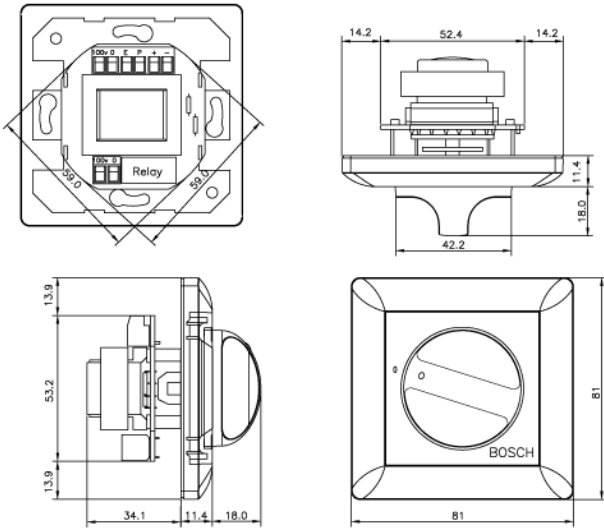

All plastic parts are self-extinguishing according to UL 94 V 0.

Installation/Configuration Notes

LBC 1400/10

LBC 1401/10

LBC 1402/10

LBC 1410/10

LBC 1411/10

LBC 1412/10

Model no.	Dimension (W x H)	Weight
LBC 1400 / 10	87 x 87 mm	226 g
LBC 1401 / 10	81 x 81 mm	214 g
LBC 1402 / 10	70 x 114 mm	210 g

LBC 141x/10

Rated Power	36 W
Input Voltage	100 V
Attenuation Steps	8 x 3 dB + off
Frequency Response (-1 dB)	50 Hz to 20 kHz
THD	< 0.5%
Current Consumption	10 mA at 24 V DC
Connection	Screw terminals
Color	Off-white RAL 9010

Model no.	Dimension (W x H)	Weight
LBC 1420/10	87 x 147 x 61.5(D) mm	512 g Incl. surface mounting box

LBC 143x/10

Number of programs	5 programs + off
Input Voltage/Power	100 V/100 W
Connection	Screw terminals
Color	Off-white RAL 9010