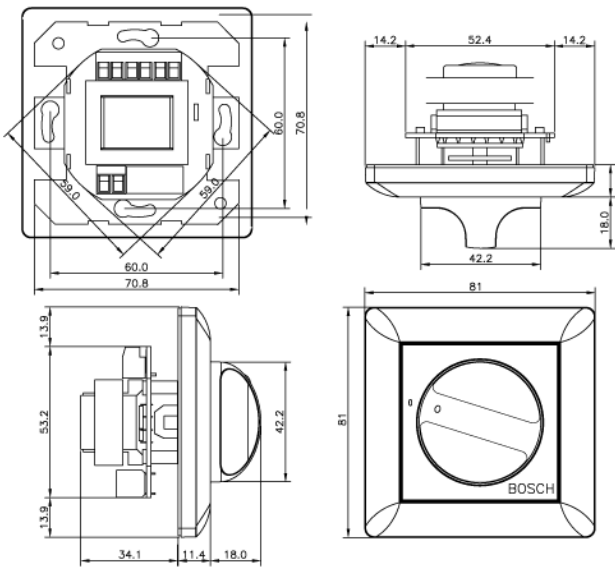

LBC 1401/10