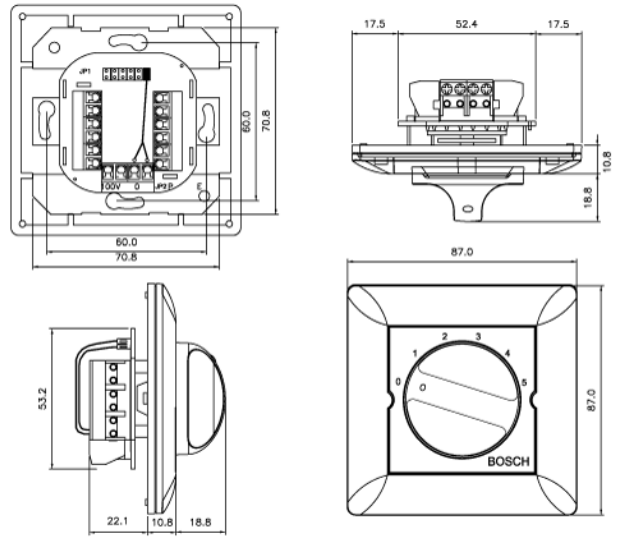

LBC 1430/10