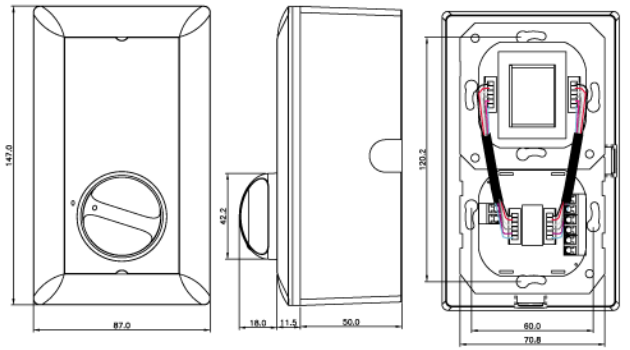

All plastic parts are self-extinguishing according to UL 94 V 0.

Installation/Configuration Notes

LBC 1400/10

LBC 1401/10

LBC 1402/10

LBC 1410/10

LBC 1411/10

LBC 1412/10

Model no.	Dimension (W x H)	Weight
LBC 1420/10	87 x 147 x 61.5(D) mm	512 g Incl. surface mounting box

LBC 143x/10

Number of programs	5 programs + off
Input Voltage/Power	100 V/100 W
Connection	Screw terminals
Color	Off-white RAL 9010