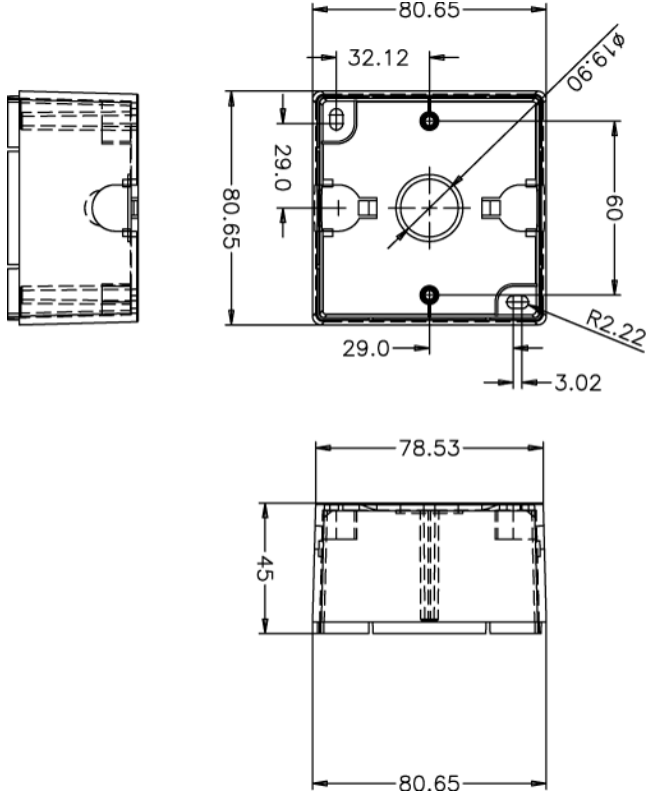

LBC 1420/10

LBC 1430/10

LBC 1431/10

LBC 1434/10

LM1-SMB-U40

LM1-SMB-MK

LBC 140x/10

LBC 141x/10

LBC 1420/10

LBC 143x/10

Technical Specifications

Volume Control (Product Range)

Type Number	Watt (max.)	Mounting Type
LBC 1400/10	12 W	MK
LBC 1401/10	12 W	U40
LBC 1402/10	12 W	Japanese
LBC 1410/10	36 W	MK
LBC 1411/10	36 W	U40
LBC 1412/10	36 W	Japanese
LBC 1420/10	100 W	MK D/E2

Model no.	Dimension (W x H)	Weight
LBC 1420/10	87 x 147 x 61.5(D) mm	512 g Incl. surface mounting box

LBC 143x/10

Number of programs	5 programs + off
Input Voltage/Power	100 V/100 W
Connection	Screw terminals
Color	Off-white RAL 9010