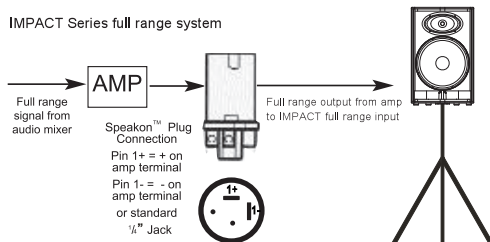

WHARFEDALE PRO IMPACT SERIES USER MANUAL

Specification sheet

Model Name	IMPACT 15	IMPACT 215	IMPACT 18B	IMPACT 218B
Configuration	2-way	Quasic 3-way	Subwoofer	Subwoofer
Frequency Range (-10dB)	45-20kHz	40-20kHz	35-250Hz	30-1.5kHz
Frequency Response(+/- 3dB)	50-18kHz	45-18kHz	40-220Hz	35-1.2kHz
Rms / Programme / Peak	350W / 700W / 1400W	700W / 1400W / 2800W	500W / 1000W / 2000W	1000W / 2000W / 4000W
Nominal Impedance Ohms	8Ω	4Ω	4Ω	4Ω
Sensitivity dB SPL @ 1W / 1M	98dB	100dB	100dB	101dB
Max SPL dB SPL	130dB	135dB	133dB	137dB
Nominal Coverage (H x V)	90° X 60°	90° X 60°	N/A	N/A
Enclosure Finish Painted / Carpet etc	Black Paint	Black Paint	Black Paint	Black Paint
Grille Material & Finish	1.2mm steel	1.2mm steel	1.2mm steel	1.2mm steel
Colour Options	Black	Black	Black	Black
Pole Mount Type and Size	Dual-angle (0° or -10°) 35mm pole socket	35mm	35 mm	N/A
Input Connector Type (eg terminal strip / Speakon / Jack)	2 x Speakon in / thru	2 x Speakon in / thru	2 x Speakon in / thru	2 x Speakon in / thru
Net Weight	22.8kg / 50.16lbs	34.5kg / 75.9lbs	34.52kg / 75.9lbs	72kg / 158.4lbs
Gross Weight	25.8kg / 56.76lbs	38.9kg / 85.6lbs	41.2kg / 90.6lbs	80.6kg / 177.32lbs
Product Dimensions HxWxD (mm)	680 x 444.5/245.3 x 429.0	1058 x 444.5/245.3 x 429.0	526 x 611 x 606.5	554 x 1222 x 606.5
Carton Dimensions HxWxD (mm)	750 x 520/290 x 485	1125 x 520/290 x 496	635 x 710 x 660	628 x 1295 x 685

IMPACT FULL RANGE IMPACT 15 IMPACT 215

IMPACT Series full range system