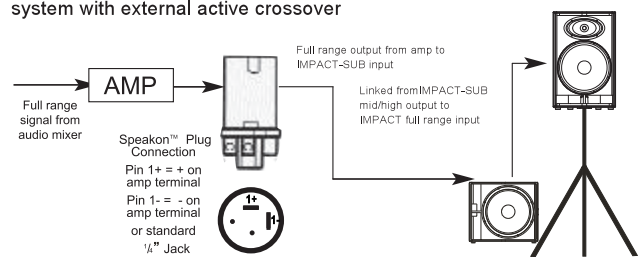

SUB WOOFER OPERATION: ACTIVE MODE

IMPACT full range & IMPACT-SUB Series extended full range system with external active crossover