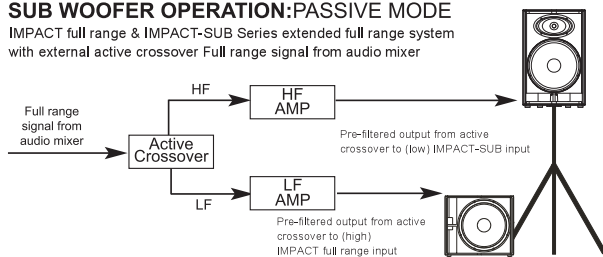

IMPACT FULL RANGE IMPACT 15 IMPACT 215

IMPACT Series full range system

CONNECTION

1. Connect the speaker cable securely to your IMPACT cabinet and power amplifier (the amplifier should be OFF, POWER DOWN MIDE). Where possible use Speakon™ connectors as they are professional high current connections specifically designed for this application. Try to use the correct type of speaker cable according to the handling ability of your IMPACT Series Cabinet. Use 2 conductor equal stranded insulated cable for speaker runs. It is always advisable to use heavier conductor cables on longer runs.

2. If using Speakon™, insert the speakon and rotate 1/8 of a turn until locked in. If using a jack plug insert until secure.

3. Power up amplifier with levels on zero. Confirm units are operating.

IMPACT FULL RANGE AND SUB BASS

IMPACT 18B IMPACT 218B

SUB WOOFER OPERATION: PASSIVE MODE

IMPACT full range & IMPACT-SUB Series extended full range system with external active crossover Full range signal from audio mixer

SUB WOOFER OPERATION: ACTIVE MODE